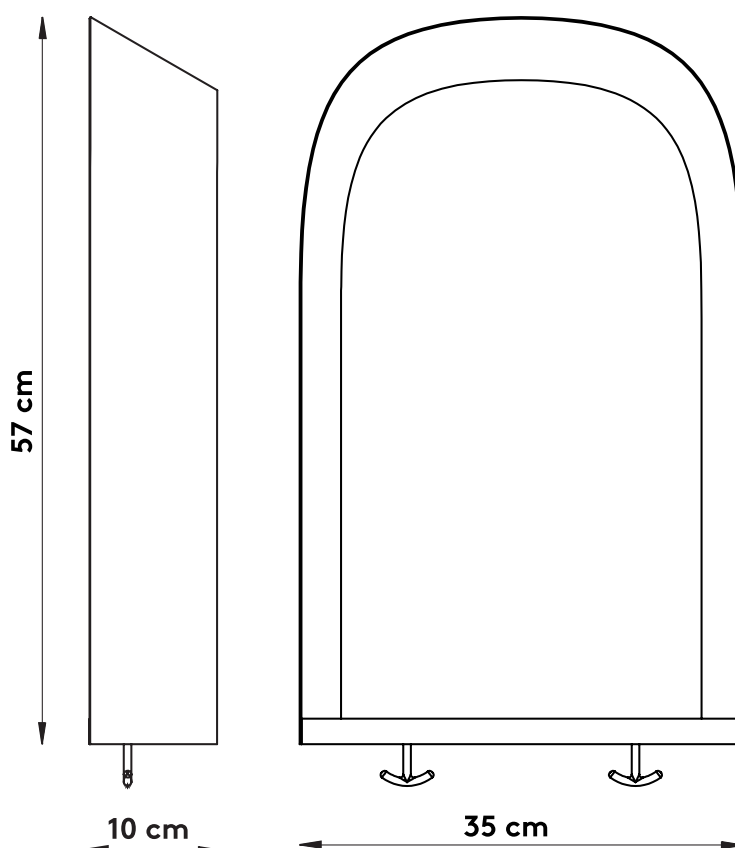

Portal Mirror

7102, 7103

DESIGN Anderssen & Voll

EUROPEAN STANDARDS EN 14749:2016

EN

Must be wall mounted.

Children should not hang or swing themselves in the mirror.

Clean Portal Mirror with a damp cloth.

DK

Skal monteres på væg.

Børn må ikke hænge eller svinge sig i spejlet.

Rengør Portal Mirror med en fugtig klud.

EN

As wall materials vary, screws for fixing to wall are not included. For advice on suitable screw systems, contact your local specialised dealer.